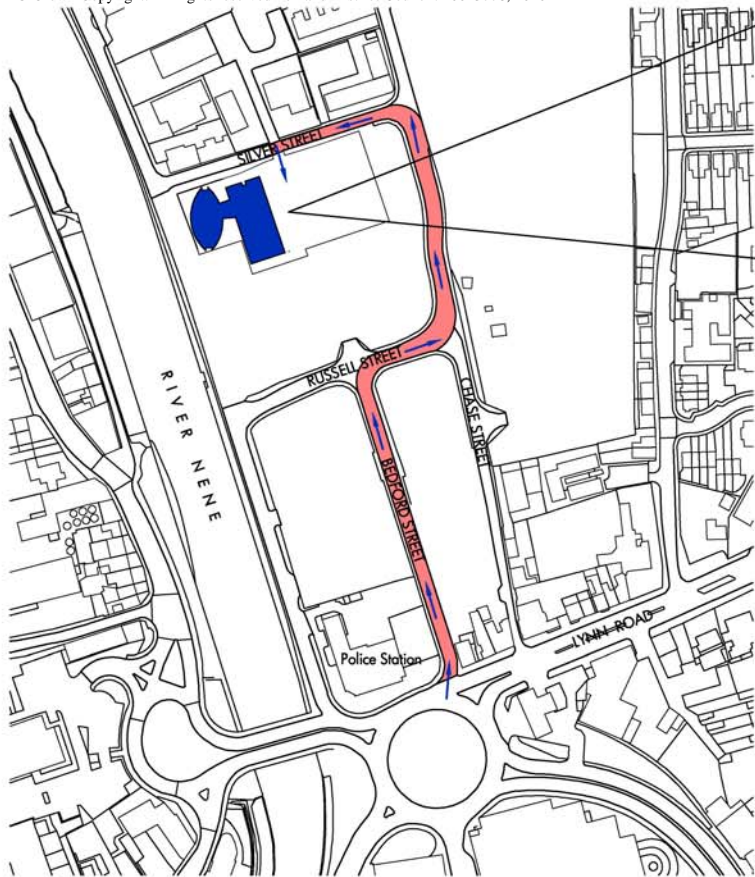

The Boathouse

BUSINESS CENTRE

© Crown Copyright. All rights reserved Fenland District Council. 10023778, 2010

Car Parking - available on site

**FOR SAT NAV USE THIS
POSTCODE PE13 3XE**

The Boathouse Business Centre, 1 Harbour Square, Nene Parade,
Wisbech, Cambridgeshire, PE13 3BH
T: 01945 586700 F: 01945 586719 E: boathouse@fenland.gov.uk